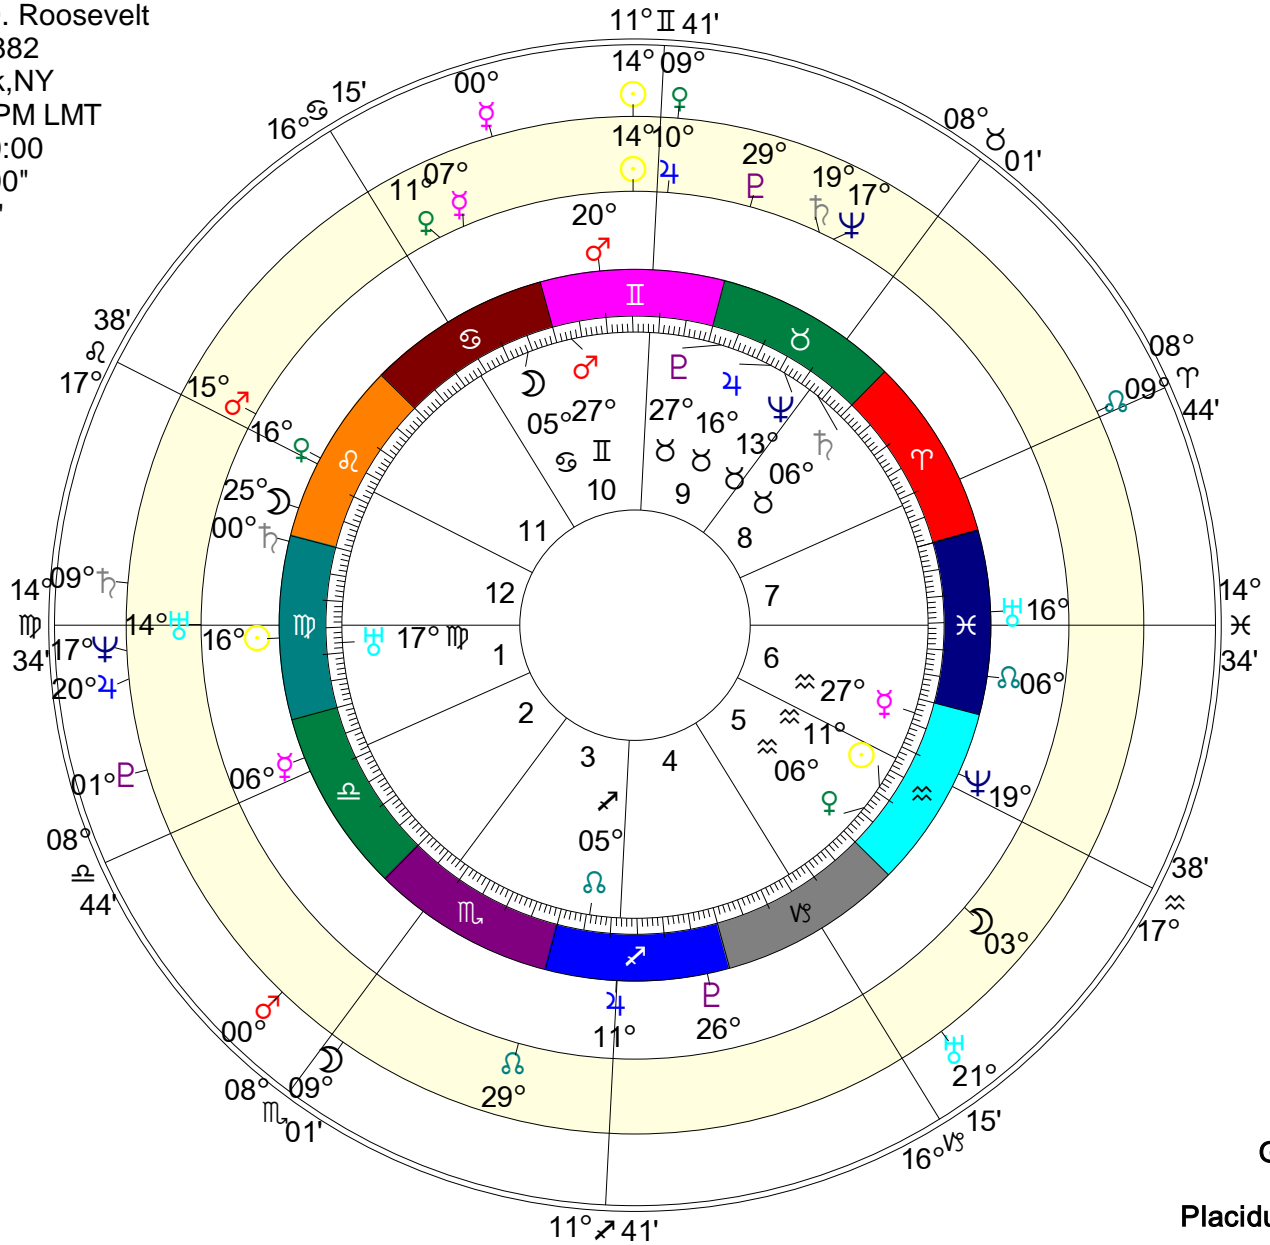

Franklin D. Roosevelt
Jan 30, 1882
Hyde Park, NY
08:00:00 PM LMT
Zone: +00:00
074W55'00"
42N42'00"

**Geocentric
Tropical
Placidus Houses**

Chart #1 (Inner)
Franklin D. Roosevelt
Jan 30, 1882
08:00:00 PM LMT +00:00
Hyde Park, NY
074W55'00" 42N42'00"

Chart #2 (Middle-Inner)
Transit Chart
Sep 09, 2007
11:25:23 AM EST +05:00
Big Rapids, MI
085W29'00" 43N42'00"

Chart #3 (Middle-Outer)
Progressed Chart
Sep 09, 2007
11:25:23 AM EST +05:00
Big Rapids, MI
085W29'00" 43N42'00"

Chart #4 (Outer)
Solar Arc Chart
Sep 09, 2007
11:25:23 AM EST +05:00
Big Rapids, MI
085W29'00" 43N42'00"

PI	Planet	Geo Lon
☾	Moon	05° 54' 54"
☼	Sun	11° 06' 06"
☿	Mercury	27° 09' 09"
♀	Venus	06° 01' 01"
♂	Mars	27° 00' 00"
♃	Jupiter	16° 56' 56"
♄	Saturn	06° 05' 05"
♅	Uranus	17° 55' 55"
♆	Neptune	13° 47' 47"
♇	Pluto	27° 22' 22"
♁	Node	05° 41' 41"
♁	Midheaven	11° 41' 41"
♁	Ascendant	14° 34' 34"
♁	Part Fortn	09° 22' 22"

PI	Planet	Geo Lon
☾	Moon	25° 24' 24"
☼	Sun	16° 37' 37"
☿	Mercury	06° 28' 28"
♀	Venus	16° 37' 37"
♂	Mars	20° 14' 14"
♃	Jupiter	11° 37' 37"
♄	Saturn	00° 53' 53"
♅	Uranus	16° 43' 43"
♆	Neptune	19° 56' 56"
♇	Pluto	26° 18' 18"
♁	Node	06° 20' 20"
♁	Midheaven	26° 59' 59"
♁	Ascendant	15° 18' 18"
♁	Part Fortn	24° 06' 06"

PI	Planet	Geo Lon
☾	Moon	03° 58' 58"
☼	Sun	14° 48' 48"
☿	Mercury	07° 49' 49"
♀	Venus	11° 17' 17"
♂	Mars	15° 26' 26"
♃	Jupiter	10° 15' 15"
♄	Saturn	19° 29' 29"
♅	Uranus	14° 31' 31"
♆	Neptune	17° 21' 21"
♇	Pluto	29° 09' 09"
♁	Node	29° 02' 02"
♁	Midheaven	05° 24' 24"
♁	Ascendant	13° 11' 11"
♁	Part Fortn	02° 20' 20"

PI	Planet	Geo Lon
☾	Moon	09° 36' 36"
☼	Sun	14° 48' 48"
☿	Mercury	00° 51' 51"
♀	Venus	09° 43' 43"
♂	Mars	00° 42' 42"
♃	Jupiter	20° 38' 38"
♄	Saturn	09° 47' 47"
♅	Uranus	21° 37' 37"
♆	Neptune	17° 29' 29"
♇	Pluto	01° 04' 04"
♁	Node	09° 23' 23"
♁	Midheaven	15° 23' 23"
♁	Ascendant	18° 16' 16"
♁	Part Fortn	13° 04' 04"