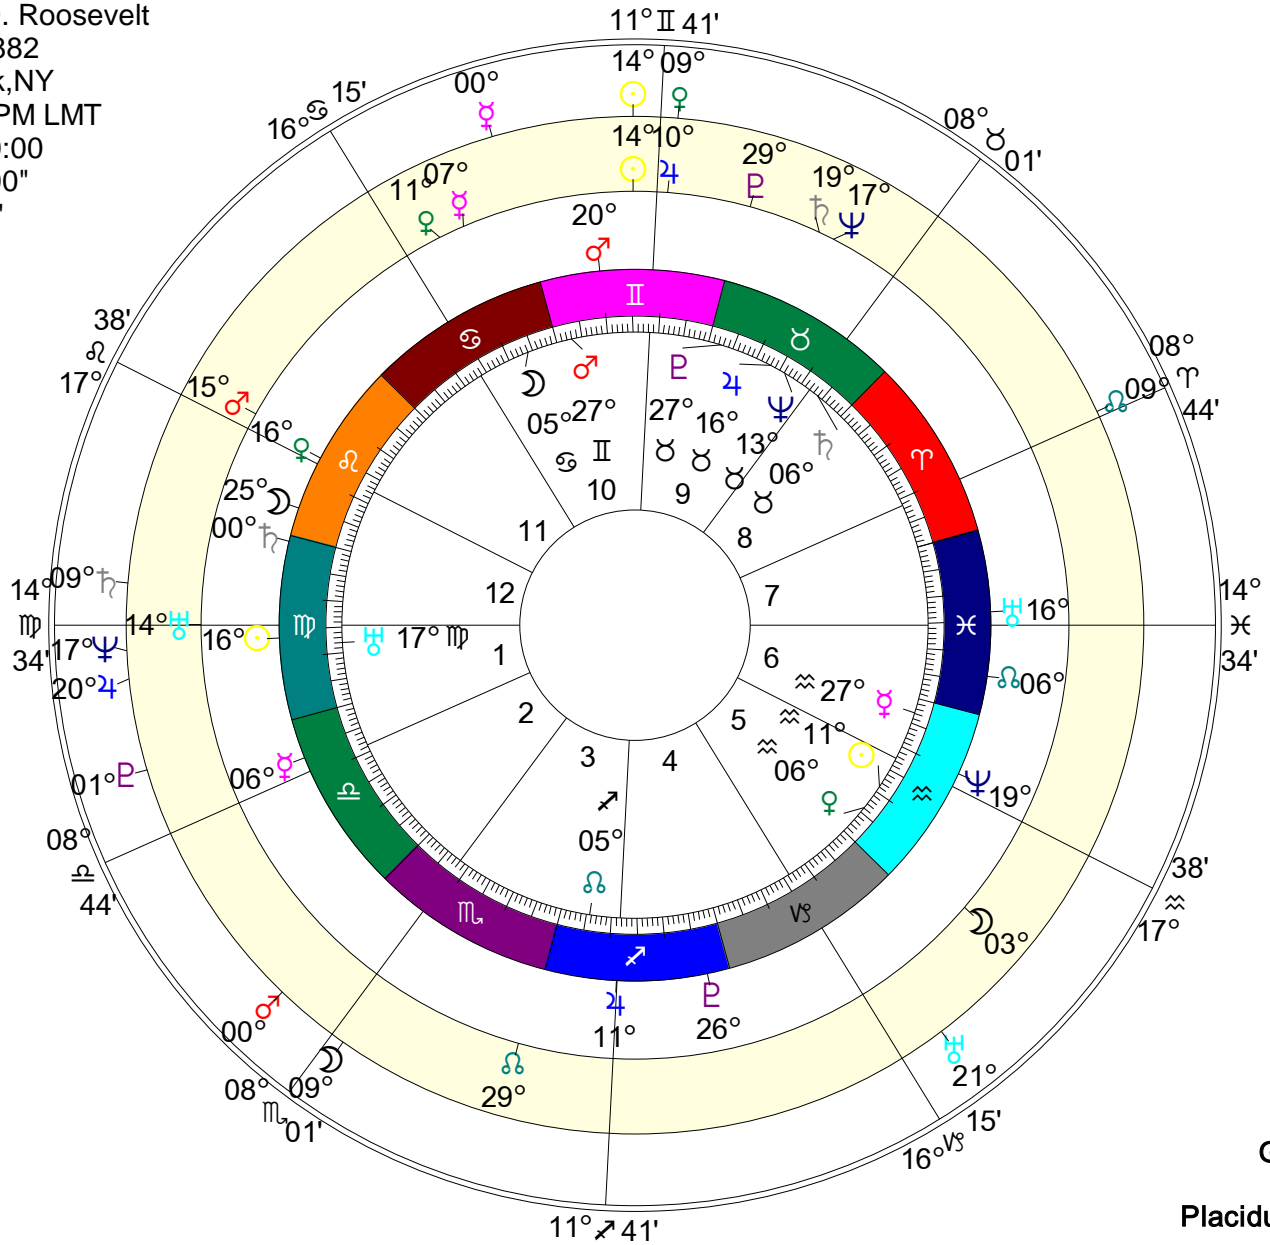

Franklin D. Roosevelt
Jan 30, 1882
Hyde Park, NY
08:00:00 PM LMT
Zone: +00:00
074W55'00"
42N42'00"

**Geocentric
Tropical
Placidus Houses**

Chart #1 (Inner)
Franklin D. Roosevelt
Jan 30, 1882
08:00:00 PM LMT +00:00
Hyde Park, NY
074W55'00" 42N42'00"

Chart #2 (Middle-Inner)
Transit Chart
Sep 09, 2007
11:25:23 AM EST +05:00
Big Rapids, MI
085W29'00" 43N42'00"

Chart #3 (Middle-Outer)
Progressed Chart
Sep 09, 2007
11:25:23 AM EST +05:00
Big Rapids, MI
085W29'00" 43N42'00"

Chart #4 (Outer)
Solar Arc Chart
Sep 09, 2007
11:25:23 AM EST +05:00
Big Rapids, MI
085W29'00" 43N42'00"

PI	Planet	Geo Lon
☾	Moon	05° 54' 54"
☼	Sun	11° 06' 06"
☿	Mercury	27° 09' 09"
♀	Venus	06° 01' 01"
♂	Mars	27° 00' 00"
♃	Jupiter	16° 56' 56"
♄	Saturn	06° 05' 05"
♅	Uranus	17° 55' 55"
♆	Neptune	13° 47' 47"
♇	Pluto	27° 22' 22"
♁	Node	05° 41' 41"
♄	Midheaven	11° 41' 41"
♁	Ascendant	14° 34' 34"
♁	Part Fortn	09° 22' 22"

PI	Planet	Geo Lon
☾	Moon	25° 24' 24"
☼	Sun	16° 37' 37"
☿	Mercury	06° 28' 28"
♀	Venus	16° 37' 37"
♂	Mars	20° 14' 14"
♃	Jupiter	11° 37' 37"
♄	Saturn	00° 53' 53"
♅	Uranus	16° 43' 43"
♆	Neptune	19° 56' 56"
♇	Pluto	26° 18' 18"
♁	Node	06° 20' 20"
♄	Midheaven	26° 59' 59"
♁	Ascendant	15° 18' 18"
♁	Part Fortn	24° 06' 06"

PI	Planet	Geo Lon
☾	Moon	03° 58' 58"
☼	Sun	14° 48' 48"
☿	Mercury	07° 49' 49"
♀	Venus	11° 17' 17"
♂	Mars	15° 26' 26"
♃	Jupiter	10° 15' 15"
♄	Saturn	19° 29' 29"
♅	Uranus	14° 31' 31"
♆	Neptune	17° 21' 21"
♇	Pluto	29° 09' 09"
♁	Node	29° 02' 02"
♄	Midheaven	05° 24' 24"
♁	Ascendant	13° 11' 11"
♁	Part Fortn	02° 20' 20"

PI	Planet	Geo Lon
☾	Moon	09° 36' 36"
☼	Sun	14° 48' 48"
☿	Mercury	00° 51' 51"
♀	Venus	09° 43' 43"
♂	Mars	00° 42' 42"
♃	Jupiter	20° 38' 38"
♄	Saturn	09° 47' 47"
♅	Uranus	21° 37' 37"
♆	Neptune	17° 29' 29"
♇	Pluto	01° 04' 04"
♁	Node	09° 23' 23"
♄	Midheaven	15° 23' 23"
♁	Ascendant	18° 16' 16"
♁	Part Fortn	13° 04' 04"