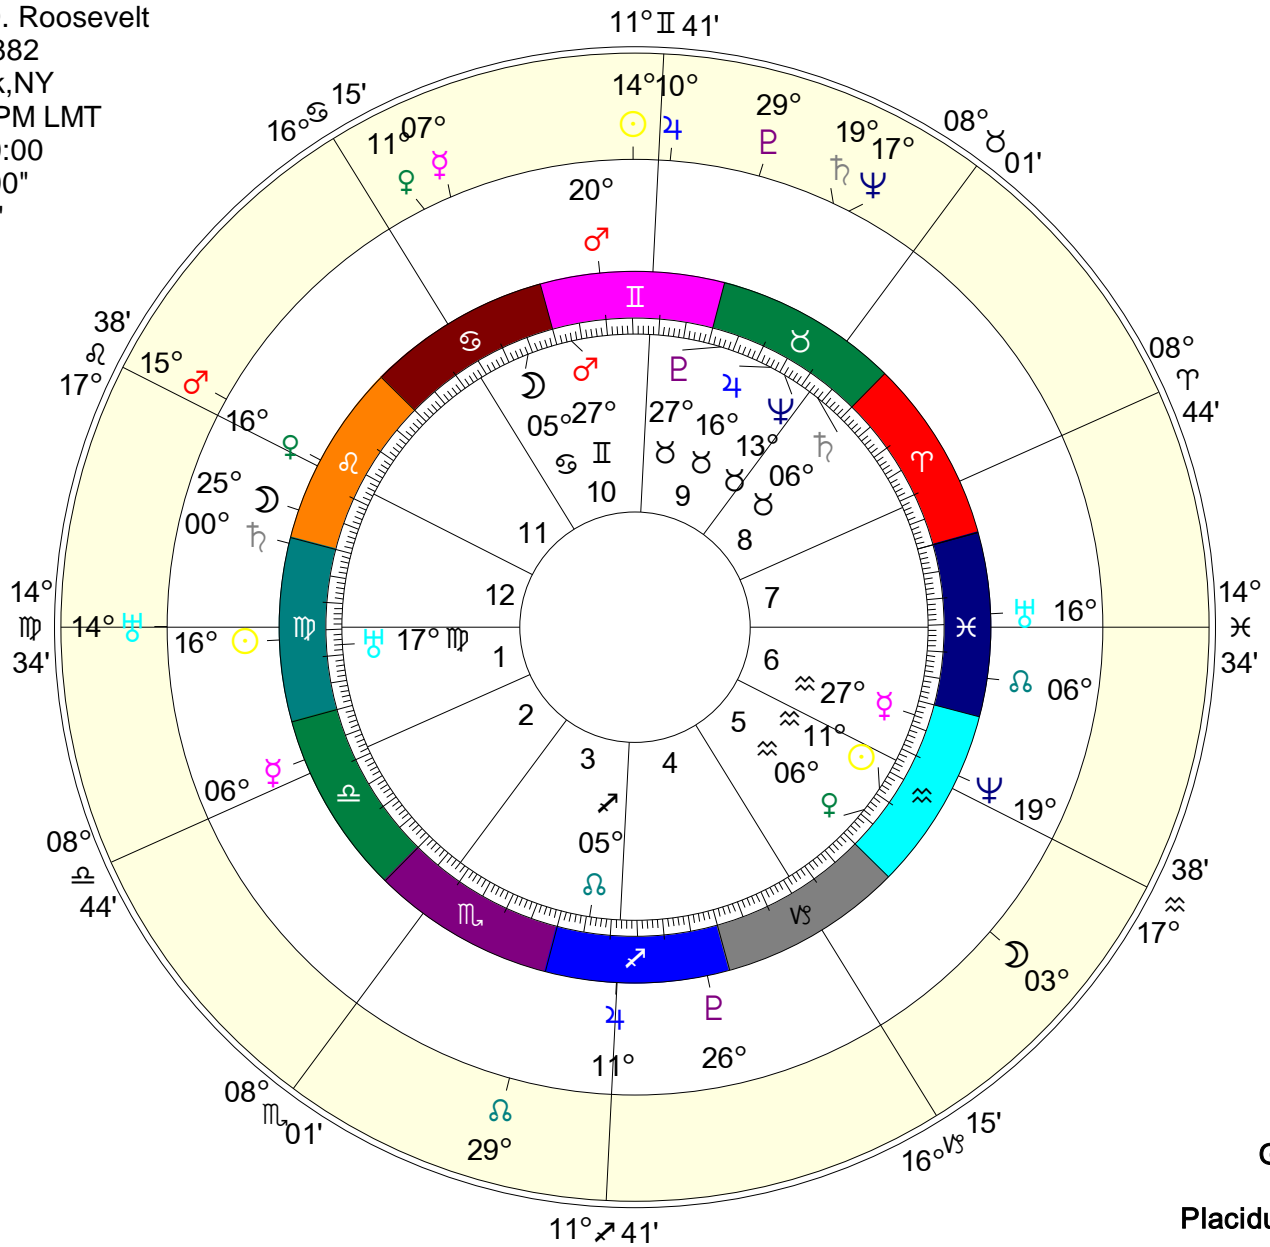

Franklin D. Roosevelt
Jan 30, 1882
Hyde Park, NY
08:00:00 PM LMT
Zone: +00:00
074W55'00"
42N42'00"

Geocentric
Tropical
Placidus Houses

Chart #1 (Inner)
Franklin D. Roosevelt
Jan 30, 1882
08:00:00 PM LMT +00:00
Hyde Park, NY
074W55'00" 42N42'00"

Chart #2 (Center)
Transit Chart
Sep 09, 2007
11:25:23 AM EST +05:00
Big Rapids, MI
085W29'00" 43N42'00"

Chart #3 (Outer)
Progressed Chart
Sep 09, 2007
11:25:23 AM EST +05:00
Big Rapids, MI
085W29'00" 43N42'00"

PI	Planet	Geo Lon
☾	Moon	05° 54' 54"
☼	Sun	11° 06' 06"
♀	Mercury	27° 09' 09"
♀	Venus	06° 01' 01"
♂	Mars	27° 00' 00"
♃	Jupiter	16° 56' 56"
♄	Saturn	06° 05' 05"
♅	Uranus	17° 55' 55"
♆	Neptune	13° 47' 47"
♇	Pluto	27° 22' 22"
♁	Node	05° 41' 41"
Mc	Midheaven	11° 41' 41"
Asc	Ascendant	14° 34' 34"
⊗	Part Fortn	09° 22' 22"

PI	Planet	Geo Lon
☾	Moon	25° 24' 24"
☼	Sun	16° 37' 37"
♀	Mercury	06° 28' 28"
♀	Venus	16° 37' 37"
♂	Mars	20° 14' 14"
♃	Jupiter	11° 37' 37"
♄	Saturn	00° 53' 53"
♅	Uranus	16° 43' 43"
♆	Neptune	19° 56' 56"
♇	Pluto	26° 18' 18"
♁	Node	06° 20' 20"
Mc	Midheaven	26° 59' 59"
Asc	Ascendant	15° 18' 18"
⊗	Part Fortn	24° 06' 06"

PI	Planet	Geo Lon
☾	Moon	03° 58' 58"
☼	Sun	14° 48' 48"
♀	Mercury	07° 49' 49"
♀	Venus	11° 17' 17"
♂	Mars	15° 26' 26"
♃	Jupiter	10° 15' 15"
♄	Saturn	19° 29' 29"
♅	Uranus	14° 31' 31"
♆	Neptune	17° 21' 21"
♇	Pluto	29° 09' 09"
♁	Node	29° 02' 02"
Mc	Midheaven	05° 24' 24"
Asc	Ascendant	13° 11' 11"
⊗	Part Fortn	02° 20' 20"