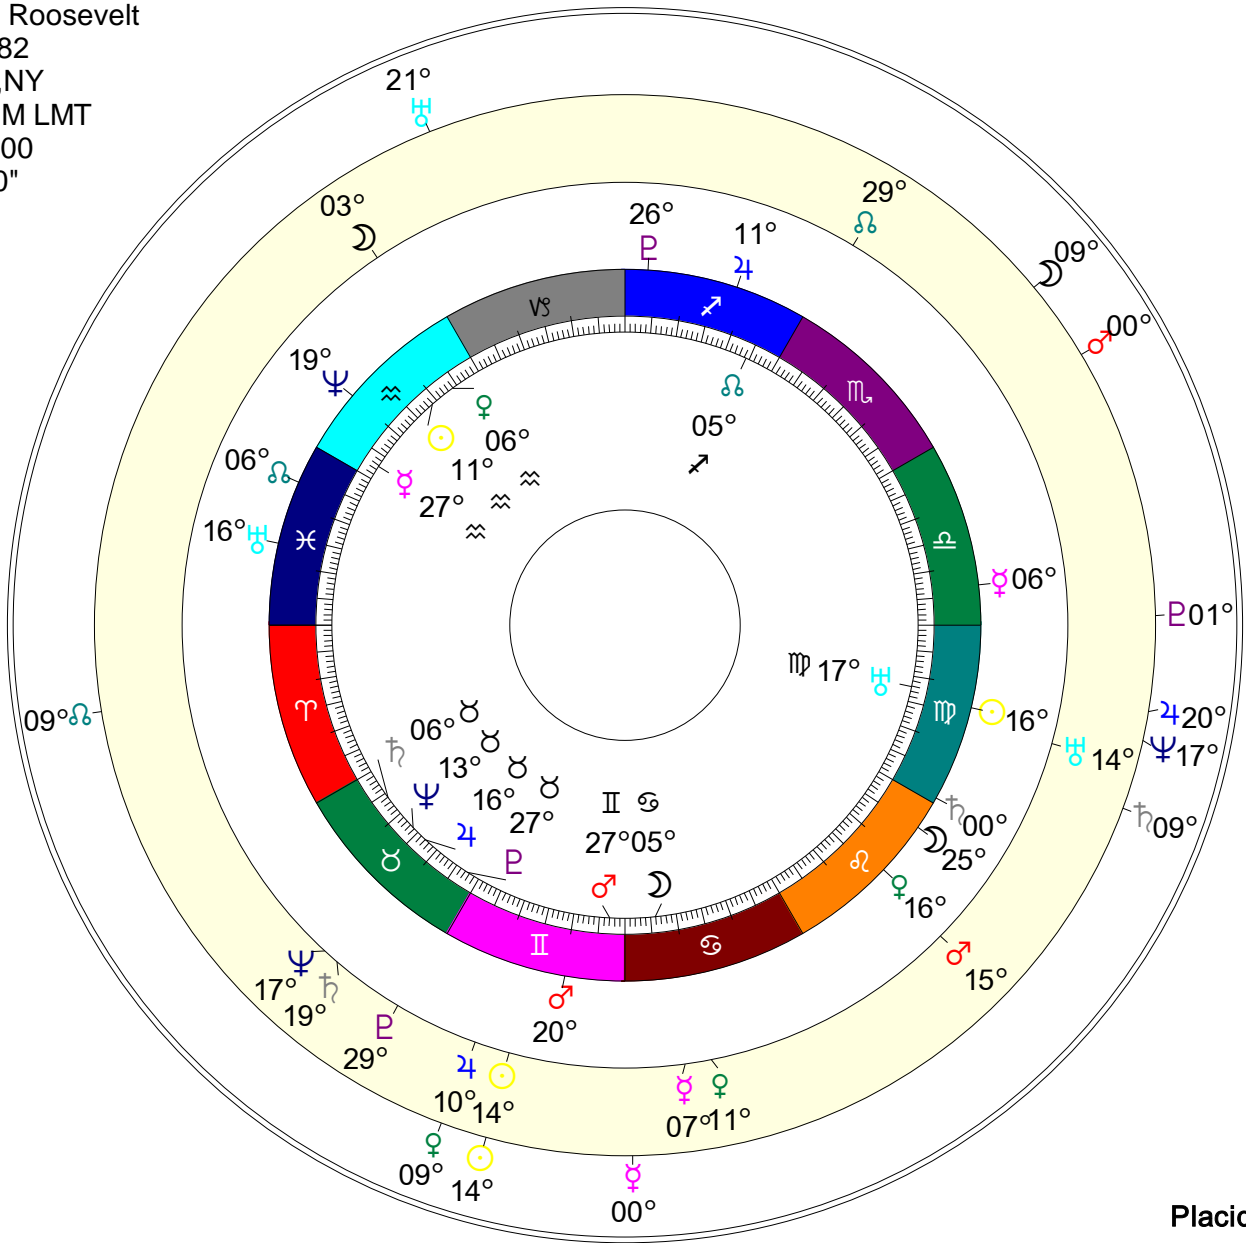

Franklin D. Roosevelt
Jan 30, 1882
Hyde Park, NY
08:00:00 PM LMT
Zone: +00:00
074W55'00"
42N42'00"

**Geocentric
Tropical
Placidus Houses**

Chart #1 (Inner)
Franklin D. Roosevelt
Jan 30, 1882
08:00:00 PM LMT +00:00
Hyde Park, NY
074W55'00" 42N42'00"

Chart #2 (Middle-Inner)
Transit Chart
Sep 09, 2007
11:25:23 AM EST +05:00
Big Rapids, MI
085W29'00" 43N42'00"

Chart #3 (Middle-Outer)
Progressed Chart
Sep 09, 2007
11:25:23 AM EST +05:00
Big Rapids, MI
085W29'00" 43N42'00"

Chart #4 (Outer)
Solar Arc Chart
Sep 09, 2007
11:25:23 AM EST +05:00
Big Rapids, MI
085W29'00" 43N42'00"

PI	Planet	Geo Lon
☾	Moon	05° 54' 54"
☼	Sun	11° 06' 06"
☿	Mercury	27° 09' 09"
♀	Venus	06° 01' 01"
♂	Mars	27° 00' 00"
♃	Jupiter	16° 56' 56"
♄	Saturn	06° 05' 05"
♅	Uranus	17° 55' 55"
♆	Neptune	13° 47' 47"
♇	Pluto	27° 22' 22"
♁	Node	05° 41' 41"
♁	Midheaven	11° 41' 41"
♁	Ascendant	14° 34' 34"
⊗	Part Fortn	09° 22' 22"

PI	Planet	Geo Lon
☾	Moon	25° 24' 24"
☼	Sun	16° 37' 37"
☿	Mercury	06° 28' 28"
♀	Venus	16° 37' 37"
♂	Mars	20° 14' 14"
♃	Jupiter	11° 37' 37"
♄	Saturn	00° 53' 53"
♅	Uranus	16° 43' 43"
♆	Neptune	19° 56' 56"
♇	Pluto	26° 18' 18"
♁	Node	06° 20' 20"
♁	Midheaven	26° 59' 59"
♁	Ascendant	15° 18' 18"
⊗	Part Fortn	24° 06' 06"

PI	Planet	Geo Lon
☾	Moon	03° 58' 58"
☼	Sun	14° 48' 48"
☿	Mercury	07° 49' 49"
♀	Venus	11° 17' 17"
♂	Mars	15° 26' 26"
♃	Jupiter	10° 15' 15"
♄	Saturn	19° 29' 29"
♅	Uranus	14° 31' 31"
♆	Neptune	17° 21' 21"
♇	Pluto	29° 09' 09"
♁	Node	29° 02' 02"
♁	Midheaven	05° 24' 24"
♁	Ascendant	13° 11' 11"
⊗	Part Fortn	02° 20' 20"

PI	Planet	Geo Lon
☾	Moon	09° 36' 36"
☼	Sun	14° 48' 48"
☿	Mercury	00° 51' 51"
♀	Venus	09° 43' 43"
♂	Mars	00° 42' 42"
♃	Jupiter	20° 38' 38"
♄	Saturn	09° 47' 47"
♅	Uranus	21° 37' 37"
♆	Neptune	17° 29' 29"
♇	Pluto	01° 04' 04"
♁	Node	09° 23' 23"
♁	Midheaven	15° 23' 23"
♁	Ascendant	18° 16' 16"
⊗	Part Fortn	13° 04' 04"