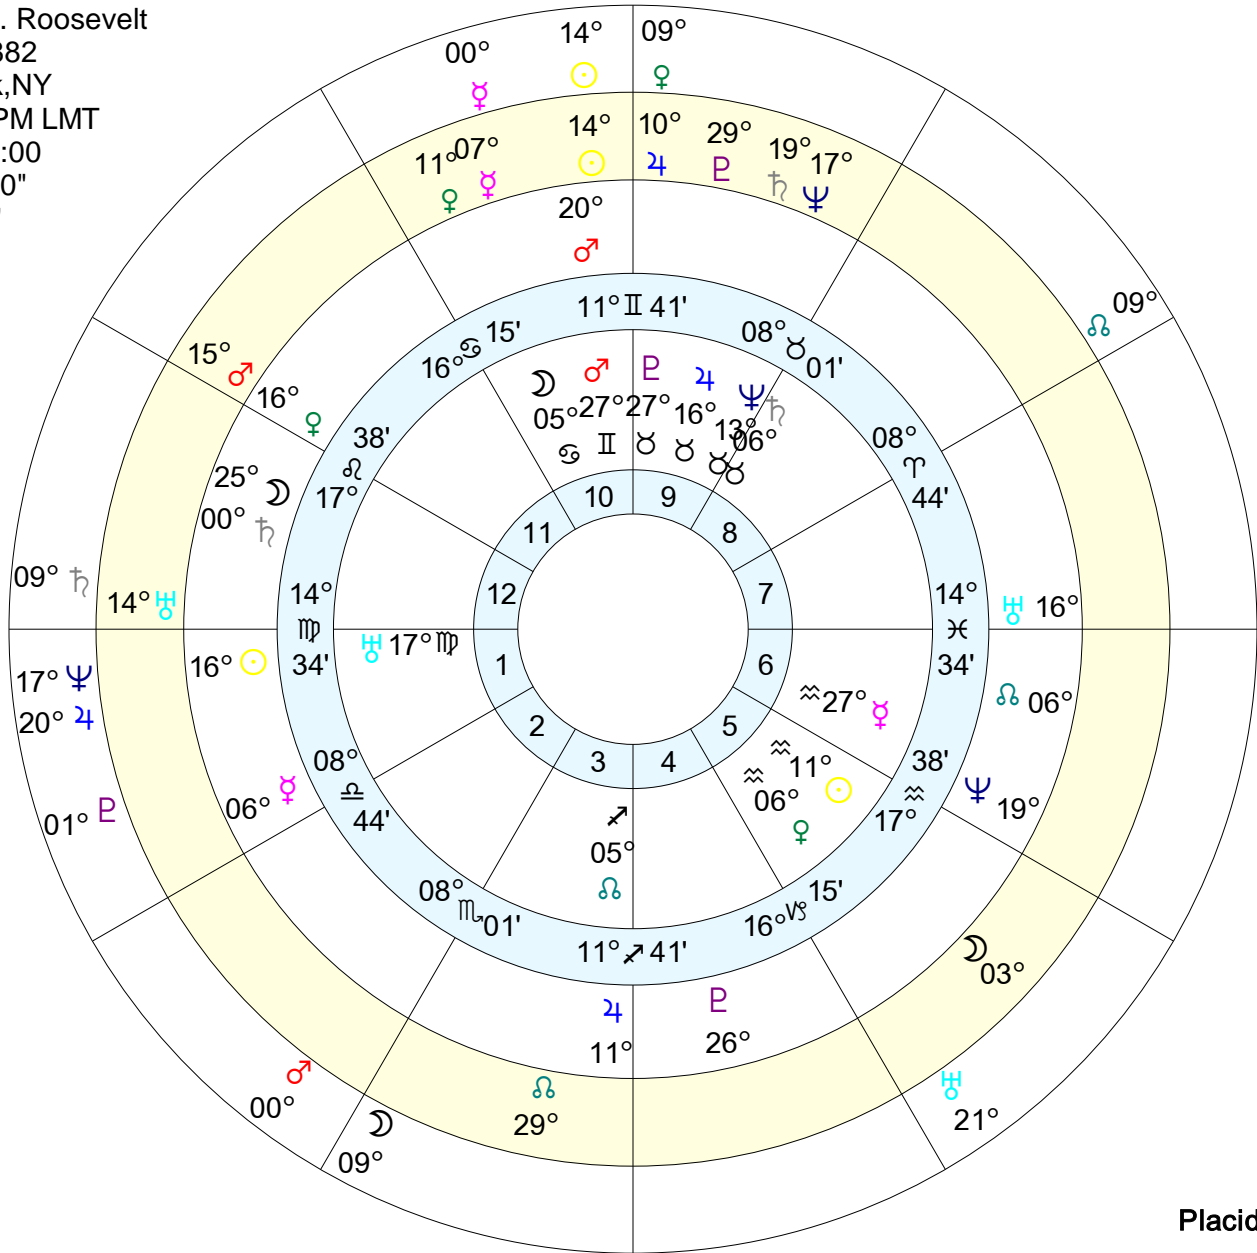

Franklin D. Roosevelt
Jan 30, 1882
Hyde Park, NY
08:00:00 PM LMT
Zone: +00:00
074W55'00"
42N42'00"

**Geocentric
Tropical
Placidus Houses**

Chart #1 (Inner)
Franklin D. Roosevelt
Jan 30, 1882
08:00:00 PM LMT +00:00
Hyde Park, NY
074W55'00" 42N42'00"

Chart #2 (Middle-Inner)
Transit Chart
Sep 09, 2007
11:25:23 AM EST +05:00
Big Rapids, MI
085W29'00" 43N42'00"

Chart #3 (Middle-Outer)
Progressed Chart
Sep 09, 2007
11:25:23 AM EST +05:00
Big Rapids, MI
085W29'00" 43N42'00"

Chart #4 (Outer)
Solar Arc Chart
Sep 09, 2007
11:25:23 AM EST +05:00
Big Rapids, MI
085W29'00" 43N42'00"

PI	Planet	Geo Lon
☾	Moon	05° 54' 54"
☼	Sun	11° 06' 06"
☿	Mercury	27° 09' 09"
♀	Venus	06° 01' 01"
♂	Mars	27° 00' 00"
♃	Jupiter	16° 56' 56"
♄	Saturn	06° 05' 05"
♅	Uranus	17° 55' 55"
♆	Neptune	13° 47' 47"
♇	Pluto	27° 22' 22"
♁	Node	05° 41' 41"
Mc	Midheaven	11° 41' 41"
Asc	Ascendant	14° 34' 34"
⊗	Part Fortn	09° 22' 22"

PI	Planet	Geo Lon
☾	Moon	25° 24' 24"
☼	Sun	16° 37' 37"
☿	Mercury	06° 28' 28"
♀	Venus	16° 37' 37"
♂	Mars	20° 14' 14"
♃	Jupiter	11° 37' 37"
♄	Saturn	00° 53' 53"
♅	Uranus	16° 43' 43"
♆	Neptune	19° 56' 56"
♇	Pluto	26° 18' 18"
♁	Node	06° 20' 20"
Mc	Midheaven	26° 59' 59"
Asc	Ascendant	15° 18' 18"
⊗	Part Fortn	24° 06' 06"

PI	Planet	Geo Lon
☾	Moon	03° 58' 58"
☼	Sun	14° 48' 48"
☿	Mercury	07° 49' 49"
♀	Venus	11° 17' 17"
♂	Mars	15° 26' 26"
♃	Jupiter	10° 15' 15"
♄	Saturn	19° 29' 29"
♅	Uranus	14° 31' 31"
♆	Neptune	17° 21' 21"
♇	Pluto	29° 09' 09"
♁	Node	29° 02' 02"
Mc	Midheaven	05° 24' 24"
Asc	Ascendant	13° 11' 11"
⊗	Part Fortn	02° 20' 20"

PI	Planet	Geo Lon
☾	Moon	09° 36' 36"
☼	Sun	14° 48' 48"
☿	Mercury	00° 51' 51"
♀	Venus	09° 43' 43"
♂	Mars	00° 42' 42"
♃	Jupiter	20° 38' 38"
♄	Saturn	09° 47' 47"
♅	Uranus	21° 37' 37"
♆	Neptune	17° 29' 29"
♇	Pluto	01° 04' 04"
♁	Node	09° 23' 23"
Mc	Midheaven	15° 23' 23"
Asc	Ascendant	18° 16' 16"
⊗	Part Fortn	13° 04' 04"