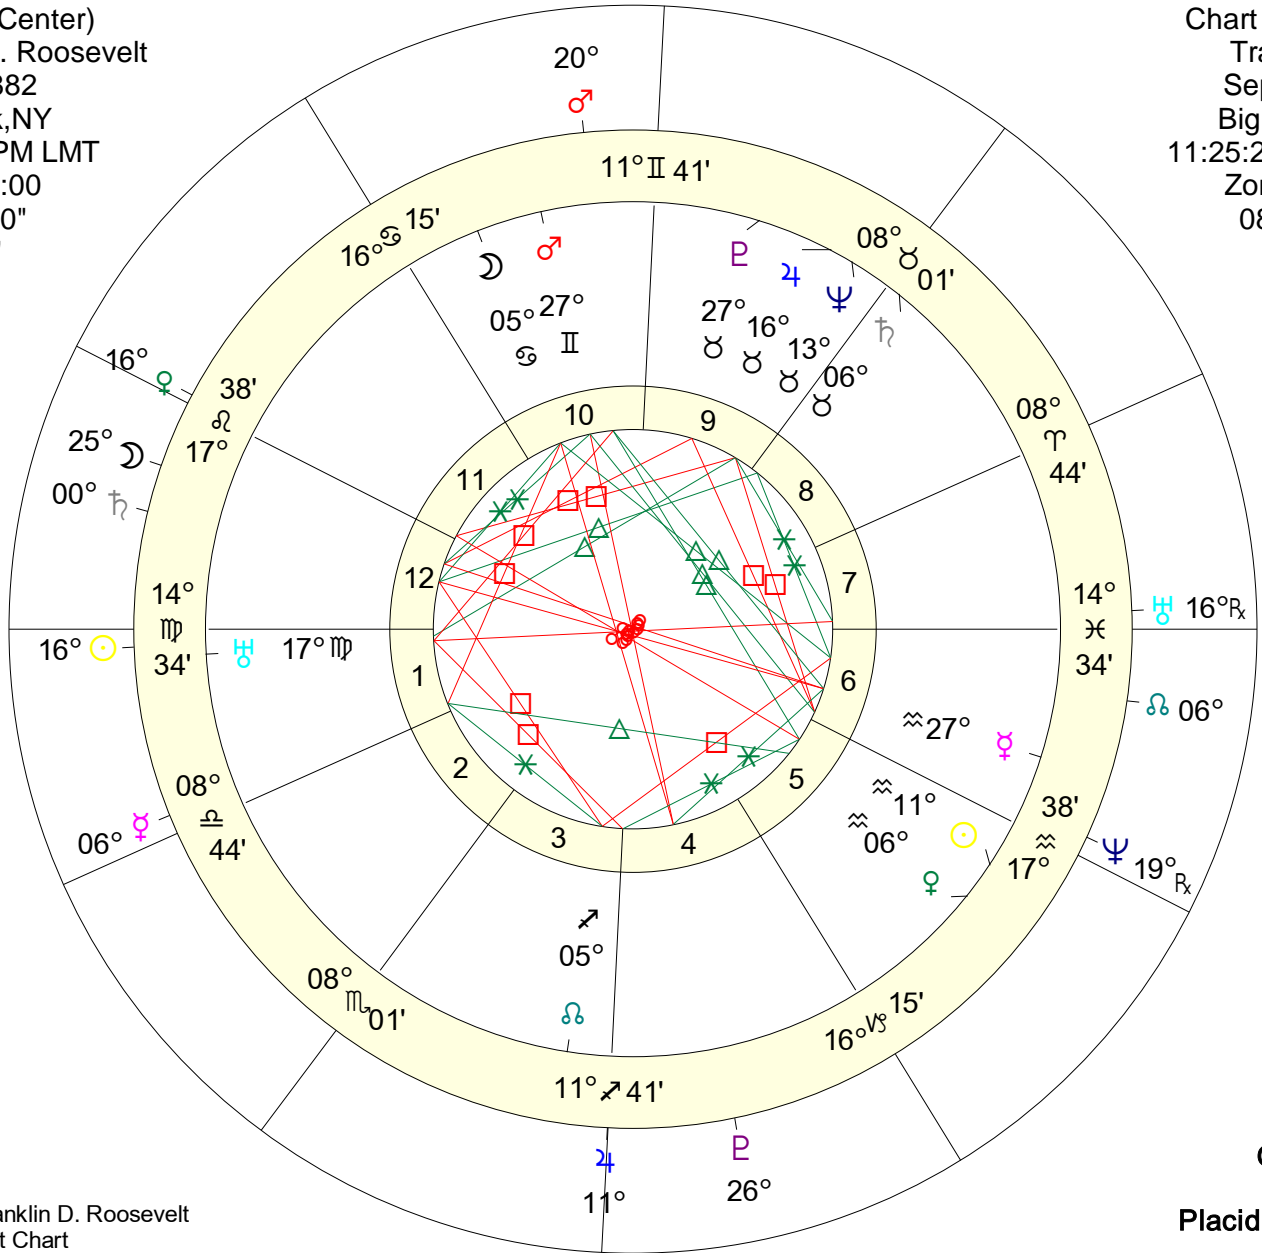

Chart #1 (Center)
 Franklin D. Roosevelt
 Jan 30, 1882
 Hyde Park, NY
 08:00:00 PM LMT
 Zone: +00:00
 074W55'00"
 42N42'00"

Chart #2 (Outer)
 Transit Chart
 Sep 09, 2007
 Big Rapids, MI
 11:25:23 AM EST
 Zone: +05:00
 085W29'00"
 43N42'00"