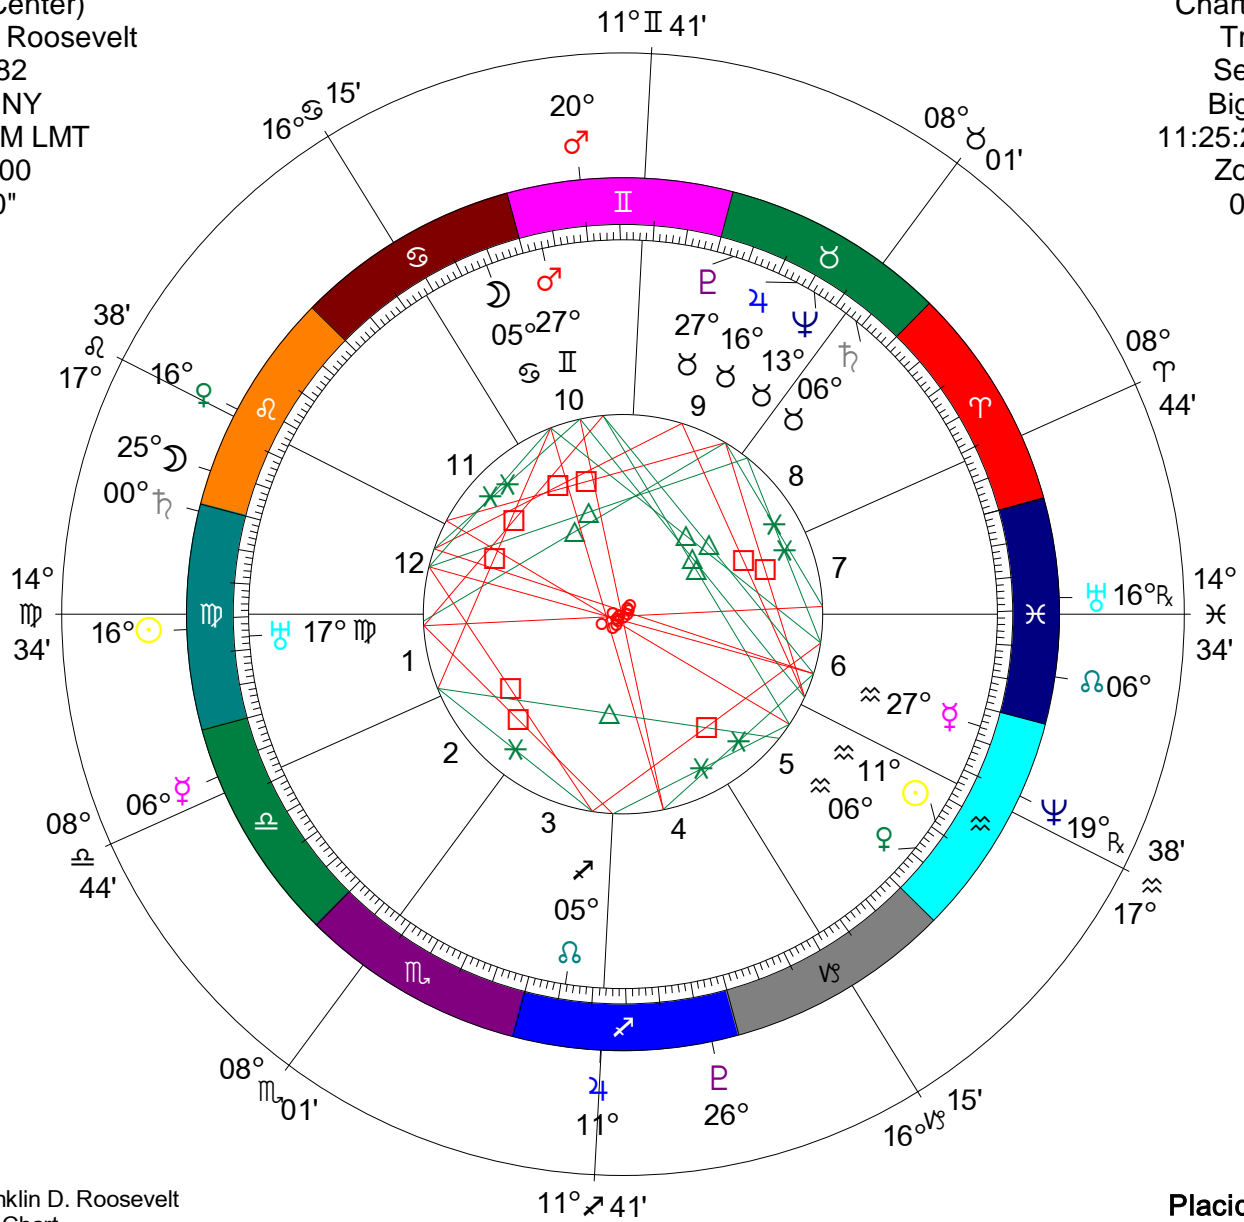

Chart #1 (Center)
Franklin D. Roosevelt
Jan 30, 1882
Hyde Park, NY
08:00:00 PM LMT
Zone: +00:00
074W55'00"
42N42'00"

Chart #2 (Outer)
Transit Chart
Sep 09, 2007
Big Rapids, MI
11:25:23 AM EST
Zone: +05:00
085W29'00"
43N42'00"

Columns: Franklin D. Roosevelt
Rows: Transit Chart

Geocentric
Tropical
Placidus Houses

	☾	☼	☿	♀	♂	♃	♄	♅	♆	♇	♁	♂	♁	Asc
☾			♂	*							☐			☾
☼							♂	♂			☐	♂		☼
☿	☐	♂		♂								♂		☿
♀		♂								☐		*		♀
♂		♂	♂	♂						☐				♂
♃		*								☐		♂	♂	♃
♄		*								☐		♂	♂	♄
♅	*		♂	*	♂	♂				☐				♅
♆							*	♂	*		☐	♂	♂	♆
♇		♂	♂		♂	♂				☐	☐			♇
♁	♂		*		♂					☐				♁
♂			♂	*						☐				♂
♁	♂	☐			♂		*	♂				*		♁

Franklin D. Roosevelt

PI	Planet	Geo Lon	Rx
☾	Moon	05° 54' 54"	
☼	Sun	11° 06' 06"	
☿	Mercury	27° 09' 09"	
♀	Venus	06° 01' 01"	
♂	Mars	27° 00' 00"	Rx
♃	Jupiter	16° 56' 56"	
♄	Saturn	06° 05' 05"	
♅	Uranus	17° 55' 55"	Rx
♆	Neptune	13° 47' 47"	
♇	Pluto	27° 22' 22"	Rx
♁	Node	05° 41' 41"	
Mc	Midheaven	11° 41' 41"	
Asc	Ascendant	14° 34' 34"	
⊗	Part Fortn	09° 22' 22"	

Fir	Ear	Air	Wat
0	5	4	1

Crd	Fix	Mut
1	7	2

Transit Chart

PI	Planet	Geo Lon	Rx
☾	Moon	25° 24' 24"	
☼	Sun	16° 37' 37"	
☿	Mercury	06° 28' 28"	
♀	Venus	16° 37' 37"	
♂	Mars	20° 14' 14"	
♃	Jupiter	11° 37' 37"	
♄	Saturn	00° 53' 53"	
♅	Uranus	16° 43' 43"	Rx
♆	Neptune	19° 56' 56"	Rx
♇	Pluto	26° 18' 18"	
♁	Node	06° 20' 20"	
Mc	Midheaven	26° 59' 59"	
Asc	Ascendant	15° 18' 18"	
⊗	Part Fortn	24° 06' 06"	

Fir	Ear	Air	Wat
4	2	3	1

Crd	Fix	Mut
1	3	6