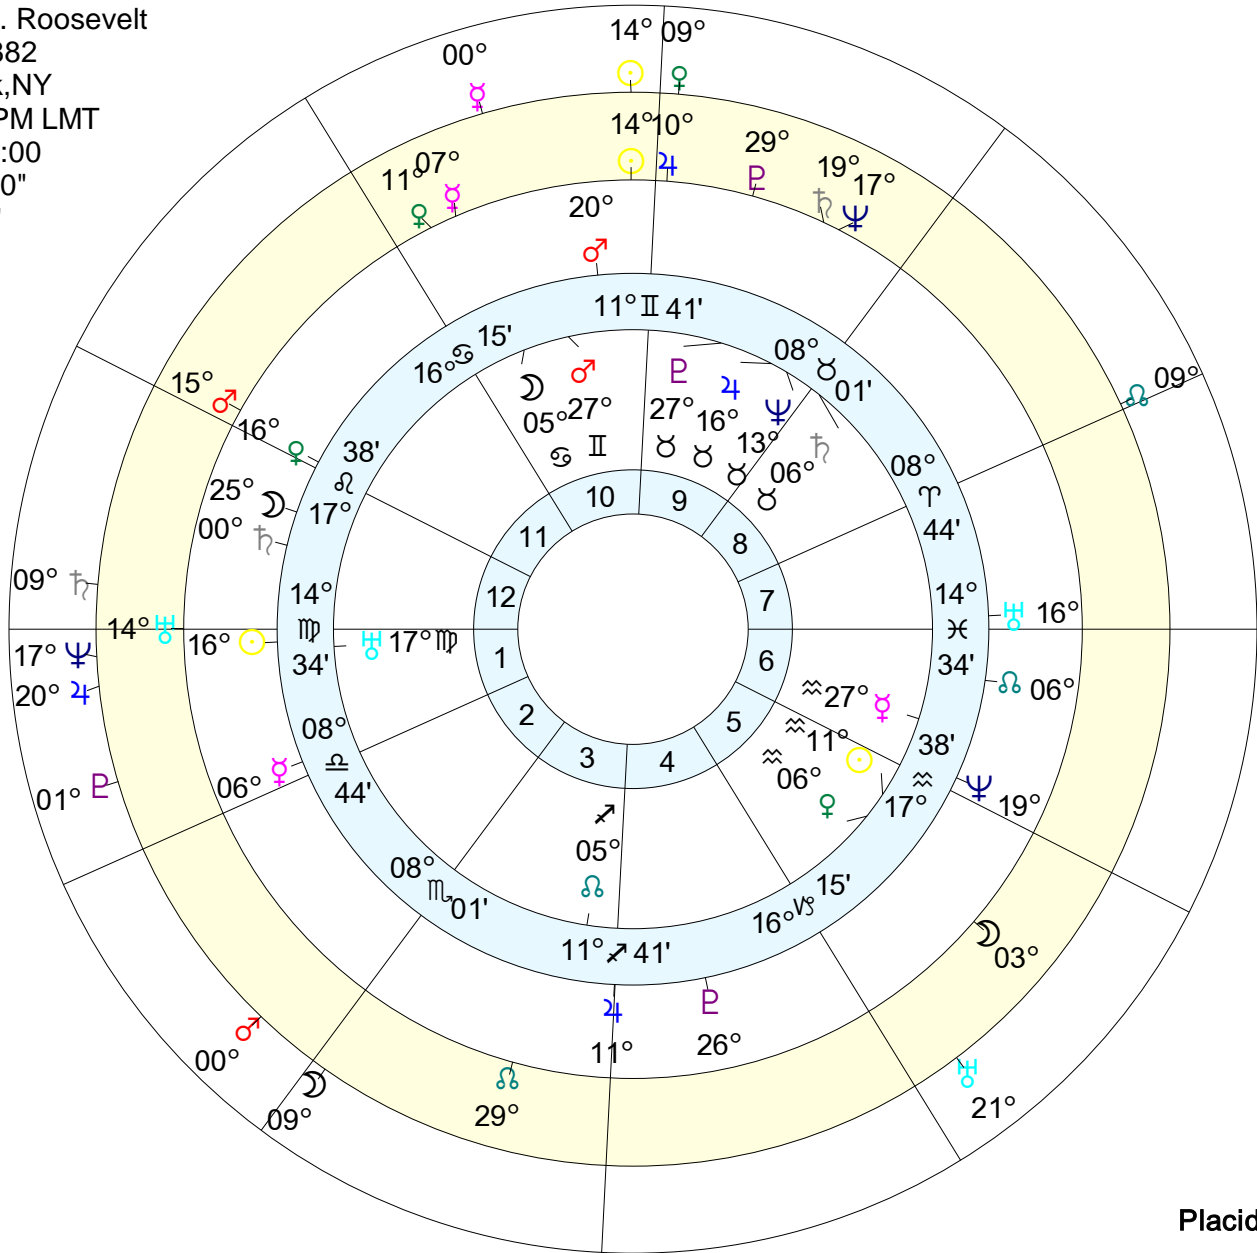

Franklin D. Roosevelt
Jan 30, 1882
Hyde Park, NY
08:00:00 PM LMT
Zone: +00:00
074W55'00"
42N42'00"

**Geocentric
Tropical
Placidus Houses**

Chart #1 (Inner)
Franklin D. Roosevelt
Jan 30, 1882
08:00:00 PM LMT +00:00
Hyde Park, NY
074W55'00" 42N42'00"

Chart #2 (Middle-Inner)
Transit Chart
Sep 09, 2007
11:25:23 AM EST +05:00
Big Rapids, MI
085W29'00" 43N42'00"

Chart #3 (Middle-Outer)
Progressed Chart
Sep 09, 2007
11:25:23 AM EST +05:00
Big Rapids, MI
085W29'00" 43N42'00"

Chart #4 (Outer)
Solar Arc Chart
Sep 09, 2007
11:25:23 AM EST +05:00
Big Rapids, MI
085W29'00" 43N42'00"

PI	Planet	Geo Lon
☾	Moon	05° 54' 54"
☼	Sun	11° 06' 06"
☿	Mercury	27° 09' 09"
♀	Venus	06° 01' 01"
♂	Mars	27° 00' 00"
♃	Jupiter	16° 56' 56"
♄	Saturn	06° 05' 05"
♅	Uranus	17° 55' 55"
♆	Neptune	13° 47' 47"
♇	Pluto	27° 22' 22"
♁	Node	05° 41' 41"
Mc	Midheaven	11° 41' 41"
Asc	Ascendant	14° 34' 34"
⊗	Part Fortn	09° 22' 22"

PI	Planet	Geo Lon
☾	Moon	25° 24' 24"
☼	Sun	16° 37' 37"
☿	Mercury	06° 28' 28"
♀	Venus	16° 37' 37"
♂	Mars	20° 14' 14"
♃	Jupiter	11° 37' 37"
♄	Saturn	00° 53' 53"
♅	Uranus	16° 43' 43"
♆	Neptune	19° 56' 56"
♇	Pluto	26° 18' 18"
♁	Node	06° 20' 20"
Mc	Midheaven	26° 59' 59"
Asc	Ascendant	15° 18' 18"
⊗	Part Fortn	24° 06' 06"

PI	Planet	Geo Lon
☾	Moon	03° 58' 58"
☼	Sun	14° 48' 48"
☿	Mercury	07° 49' 49"
♀	Venus	11° 17' 17"
♂	Mars	15° 26' 26"
♃	Jupiter	10° 15' 15"
♄	Saturn	19° 29' 29"
♅	Uranus	14° 31' 31"
♆	Neptune	17° 21' 21"
♇	Pluto	29° 09' 09"
♁	Node	29° 02' 02"
Mc	Midheaven	05° 24' 24"
Asc	Ascendant	13° 11' 11"
⊗	Part Fortn	02° 20' 20"

PI	Planet	Geo Lon
☾	Moon	09° 36' 36"
☼	Sun	14° 48' 48"
☿	Mercury	00° 51' 51"
♀	Venus	09° 43' 43"
♂	Mars	00° 42' 42"
♃	Jupiter	20° 38' 38"
♄	Saturn	09° 47' 47"
♅	Uranus	21° 37' 37"
♆	Neptune	17° 29' 29"
♇	Pluto	01° 04' 04"
♁	Node	09° 23' 23"
Mc	Midheaven	15° 23' 23"
Asc	Ascendant	18° 16' 16"
⊗	Part Fortn	13° 04' 04"