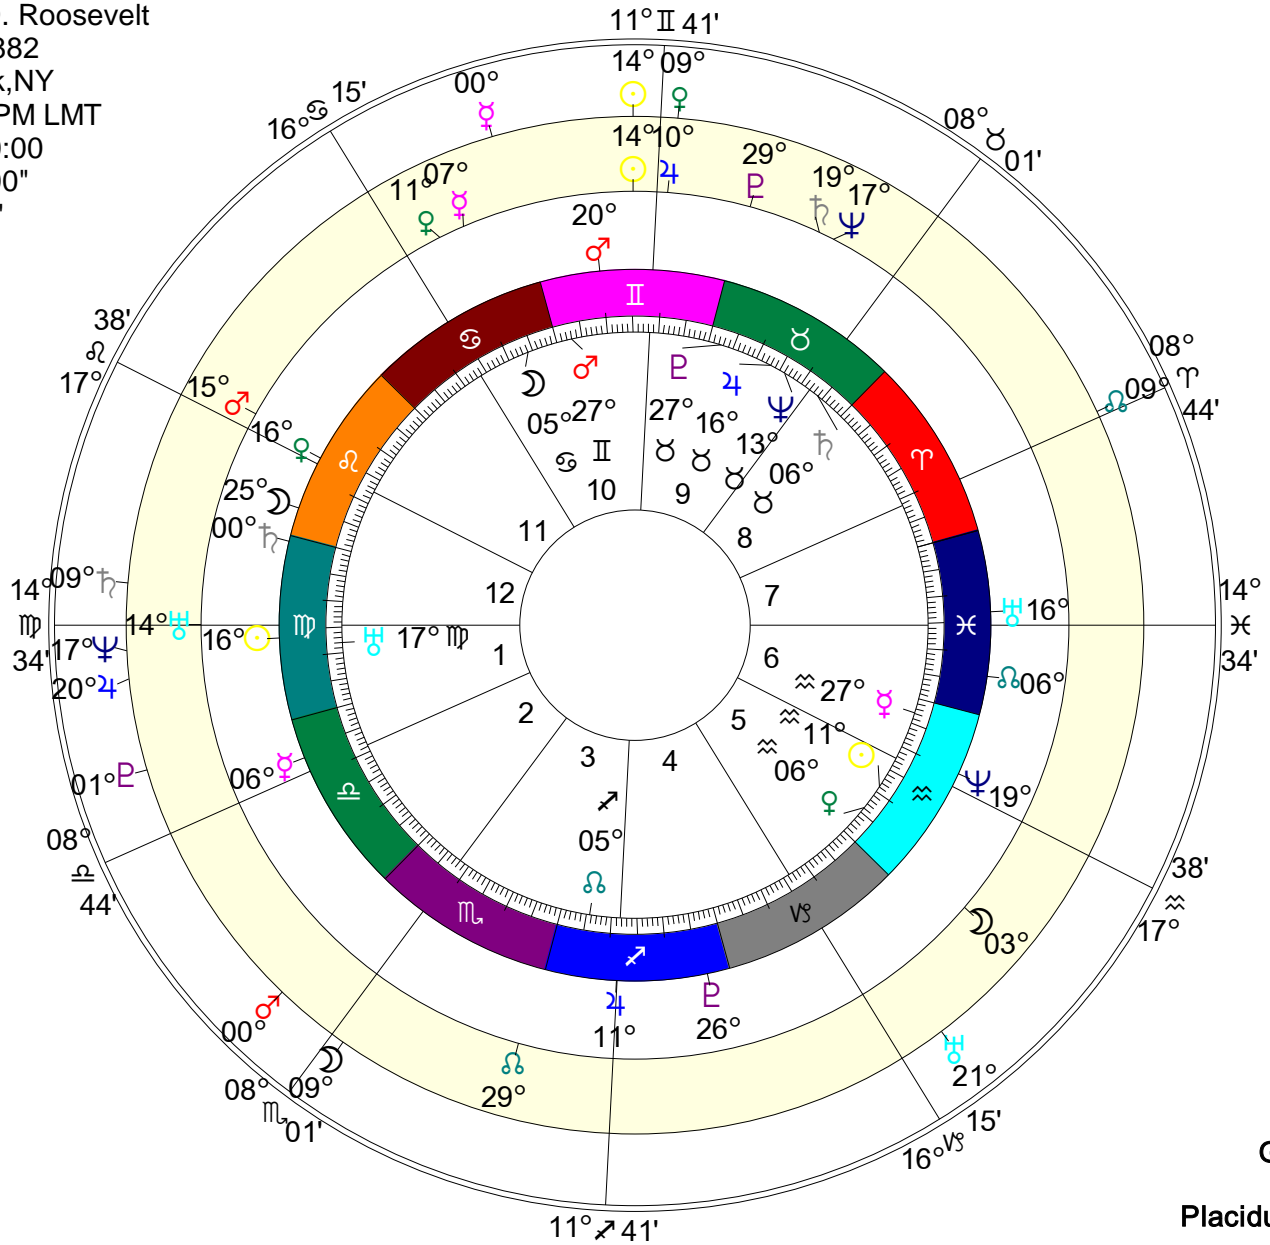

Franklin D. Roosevelt
Jan 30, 1882
Hyde Park, NY
08:00:00 PM LMT
Zone: +00:00
074W55'00"
42N42'00"

**Geocentric
Tropical
Placidus Houses**

Chart #1 (Inner)
Franklin D. Roosevelt
Jan 30, 1882
08:00:00 PM LMT +00:00
Hyde Park, NY
074W55'00" 42N42'00"

Chart #2 (Middle-Inner)
Transit Chart
Sep 09, 2007
11:25:23 AM EST +05:00
Big Rapids, MI
085W29'00" 43N42'00"

Chart #3 (Middle-Outer)
Progressed Chart
Sep 09, 2007
11:25:23 AM EST +05:00
Big Rapids, MI
085W29'00" 43N42'00"

Chart #4 (Outer)
Solar Arc Chart
Sep 09, 2007
11:25:23 AM EST +05:00
Big Rapids, MI
085W29'00" 43N42'00"

PI	Planet	Geo Lon
☾	Moon	05° ♎ 54'
☼	Sun	11° ♋ 06'
☿	Mercury	27° ♋ 09'
♀	Venus	06° ♋ 01'
♂	Mars	27° II 00'
♃	Jupiter	16° ♉ 56'
♄	Saturn	06° ♉ 05'
♅	Uranus	17° ♏ 55'
♆	Neptune	13° ♉ 47'
♇	Pluto	27° ♏ 22'
♁	Node	05° ♋ 41'
♁	Midheaven	11° II 41'
♁	Ascendant	14° III 34'
⊗	Part Fortn	09° ♋ 22'

PI	Planet	Geo Lon
☾	Moon	25° ♏ 24'
☼	Sun	16° ♏ 37'
☿	Mercury	06° ♎ 28'
♀	Venus	16° ♏ 37'
♂	Mars	20° II 14'
♃	Jupiter	11° ♎ 37'
♄	Saturn	00° ♏ 53'
♅	Uranus	16° ♎ 43'
♆	Neptune	19° ♋ 56'
♇	Pluto	26° ♎ 18'
♁	Node	06° ♎ 20'
♁	Midheaven	26° ♏ 59'
♁	Ascendant	15° ♏ 18'
⊗	Part Fortn	24° ♎ 06'

PI	Planet	Geo Lon
☾	Moon	03° ♋ 58'
☼	Sun	14° II 48'
☿	Mercury	07° ♎ 49'
♀	Venus	11° ♎ 17'
♂	Mars	15° ♏ 26'
♃	Jupiter	10° II 15'
♄	Saturn	19° ♉ 29'
♅	Uranus	14° ♏ 31'
♆	Neptune	17° ♉ 21'
♇	Pluto	29° ♉ 09'
♁	Node	29° ♏ 02'
♁	Midheaven	05° ♎ 24'
♁	Ascendant	13° ♎ 11'
⊗	Part Fortn	02° ♏ 20'

PI	Planet	Geo Lon
☾	Moon	09° ♏ 36'
☼	Sun	14° II 48'
☿	Mercury	00° ♎ 51'
♀	Venus	09° II 43'
♂	Mars	00° ♏ 42'
♃	Jupiter	20° ♏ 38'
♄	Saturn	09° ♏ 47'
♅	Uranus	21° ♎ 37'
♆	Neptune	17° ♏ 29'
♇	Pluto	01° ♎ 04'
♁	Node	09° ♏ 23'
♁	Midheaven	15° ♎ 23'
♁	Ascendant	18° ♎ 16'
⊗	Part Fortn	13° II 04'