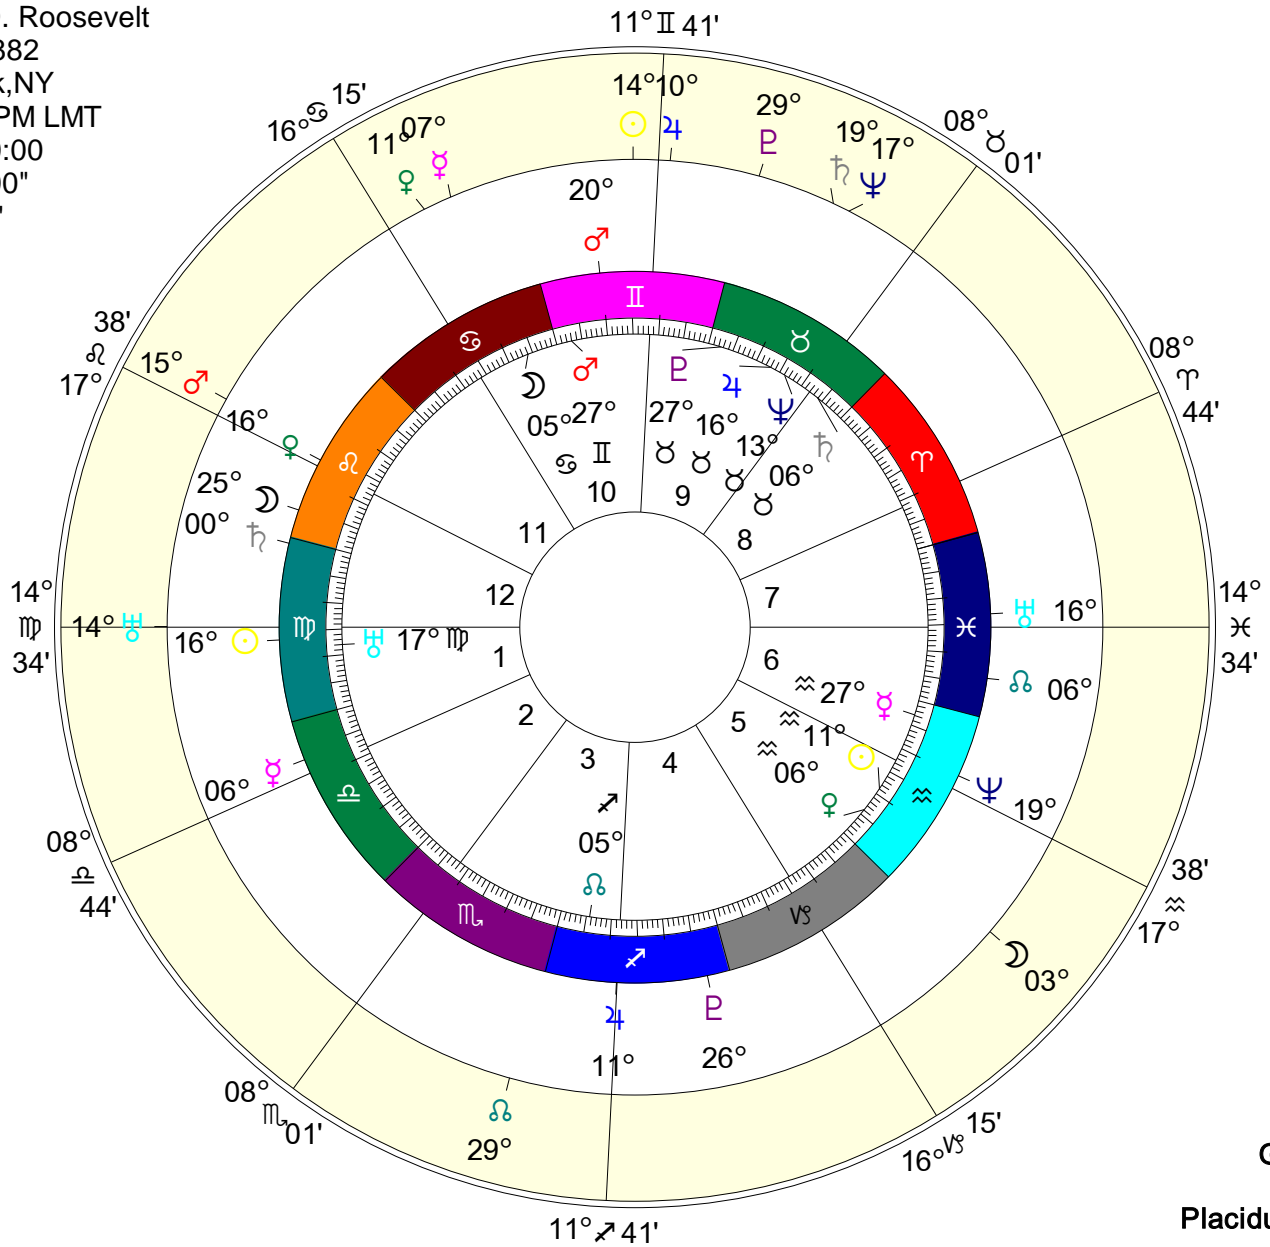

Franklin D. Roosevelt

| PI | Planet | Geo Lon | Rx |
|-----|------------|-------------|----|
| ☾ | Moon | 05° 54' 54" | |
| ☼ | Sun | 11° 06' 06" | |
| ☿ | Mercury | 27° 09' 09" | |
| ♀ | Venus | 06° 01' 01" | |
| ♂ | Mars | 27° 00' 00" | Rx |
| ♃ | Jupiter | 16° 56' 56" | |
| ♄ | Saturn | 06° 05' 05" | |
| ♅ | Uranus | 17° 55' 55" | Rx |
| ♆ | Neptune | 13° 47' 47" | |
| ♁ | Pluto | 27° 22' 22" | Rx |
| ♁ | Node | 05° 41' 41" | |
| Mc | Midheaven | 11° 41' 41" | |
| Asc | Ascendant | 14° 34' 34" | |
| ⊗ | Part Fortn | 09° 22' 22" | |

| Fir | Ear | Air | Wat |
|-----|-----|-----|-----|
| 0 | 5 | 4 | 1 |

| Crd | Fix | Mut |
|-----|-----|-----|
| 1 | 7 | 2 |

Transit Chart

| PI | Planet | Geo Lon | Rx |
|-----|------------|-------------|----|
| ☾ | Moon | 25° 24' 24" | |
| ☼ | Sun | 16° 37' 37" | |
| ☿ | Mercury | 06° 28' 28" | |
| ♀ | Venus | 16° 37' 37" | |
| ♂ | Mars | 20° 14' 14" | |
| ♃ | Jupiter | 11° 37' 37" | |
| ♄ | Saturn | 00° 53' 53" | |
| ♅ | Uranus | 16° 43' 43" | Rx |
| ♆ | Neptune | 19° 56' 56" | Rx |
| ♁ | Pluto | 26° 18' 18" | |
| ♁ | Node | 06° 20' 20" | |
| Mc | Midheaven | 26° 59' 59" | |
| Asc | Ascendant | 15° 18' 18" | |
| ⊗ | Part Fortn | 24° 06' 06" | |

| Fir | Ear | Air | Wat |
|-----|-----|-----|-----|
| 4 | 2 | 3 | 1 |

| Crd | Fix | Mut |
|-----|-----|-----|
| 1 | 3 | 6 |

Franklin D. Roosevelt
 Jan 30, 1882
 Hyde Park, NY
 08:00:00 PM LMT
 Zone: +00:00
 074W55'00"
 42N42'00"